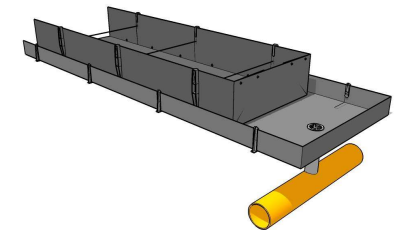

Vegetables

Type of growing system

Drainage Gutter + Spacer
For 1 grow bag system

Trough with Drainage holes + Envelope + Spacer

Grow Bags

Open Container

Recommended measurements:
6.5 - 22 - 6.5

Recommended Measurements
20 - 30 - 20 + 6.5 - 40- 6.5 + Spacer 300
20 - 40 - 20 + 6.5 - 50- 6.5 + Spacer 400

Drainage Gutter + Spacer
For 2 grow bag system

Trough with Drainage Holes

Trough without Drainage holes

Trough with Drainage holes + Envelope

Recommended measurements:
6.5 - 50 - 6.5

Recommended measurements
20 - 30 - 20
20 - 40 - 20

Recommended measurements
20 - 30 - 20
20 - 40 - 20

Recommended Measurements
20 - 30 - 20 + 6.5 - 40- 6.5
20 - 40 - 20 + 6.5 - 50- 6.5