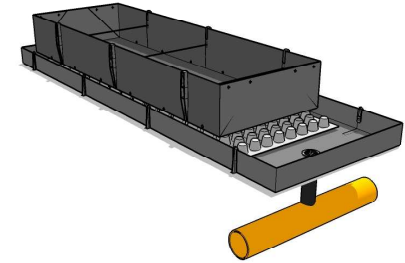

Vegetables

Type of growing system

Drainage Gutter + Spacer
For 1 grow bag system

Trough with Drainage holes + Envelope + Spacer

Grow Bags

Open Container

Recommended measurements:
6.5 - 22 - 6.5

Recommended Measurements
20 - 30 - 20 + 6.5 - 40- 6.5 + Spacer 300
20 - 40 - 20 + 6.5 - 50- 6.5 + Spacer 400

Drainage Gutter + Spacer
For 2 grow bag system

Trough with Drainage Holes

Trough without Drainage holes

Trough with Drainage holes + Envelope

Recommended measurements:
6.5 - 50 - 6.5

Recommended measurements
20 - 30 - 20
20 - 40 - 20