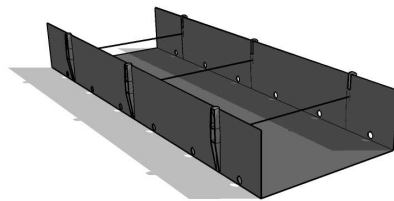

Vegetables

Type of growing system

Drainage Gutter + Spacer
For 1 grow bag system

Trough with Drainage holes + Envelope + Spacer

Grow Bags

Open Container

Recommended measurements:
6.5 - 22 - 6.5

Recommended Measurements
20 - 30 - 20 + 6.5 - 40- 6.5 + Spacer 300
20 - 40 - 20 + 6.5 - 50- 6.5 + Spacer 400

Drainage Gutter + Spacer
For 2 grow bag system

Trough with Drainage Holes

Trough without Drainage holes

Trough with Drainage holes + Envelope

Recommended measurements:
6.5 - 50 - 6.5

Recommended measurements
20 - 30 - 20
20 - 40 - 20