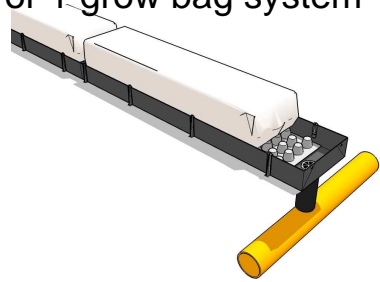

Vegetables

Type of growing system

Drainage Gutter + Spacer
For 1 grow bag system

Trough with Drainage holes + Envelope + Spacer

Grow Bags

Open Container

Recommended measurements:
6.5 - 22 - 6.5

Recommended Measurements
20 - 30 - 20 + 6.5 - 40- 6.5 + Spacer 300
20 - 40 - 20 + 6.5 - 50- 6.5 + Spacer 400

Drainage Gutter + Spacer
For 2 grow bag system

Trough with Drainage Holes

Trough without Drainage holes

Trough with Drainage holes + Envelope

Recommended measurements:
6.5 - 50 - 6.5

Recommended measurements
20 - 30 - 20
20 - 40 - 20