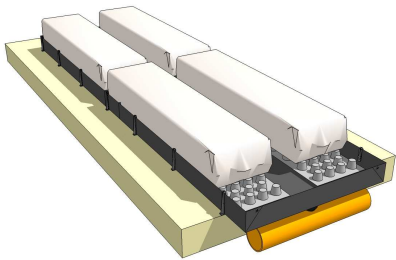

Vegetables

Type of growing system

Drainage Gutter + Spacer
For 1 grow bag system

Trough with Drainage holes + Envelope + Spacer

Grow Bags

Open Container

Recommended measurements:
6.5 - 22 - 6.5

Recommended Measurements
20 - 30 - 20 + 6.5 - 40- 6.5 + Spacer 300
20 - 40 - 20 + 6.5 - 50- 6.5 + Spacer 400

Drainage Gutter + Spacer
For 2 grow bag system

Trough with Drainage Holes

Trough without Drainage holes

Trough with Drainage holes + Envelope

Recommended measurements:
6.5 - 50 - 6.5

Recommended measurements
20 - 30 - 20
20 - 40 - 20

Recommended measurements
20 - 30 - 20
20 - 40 - 20

Recommended Measurements
20 - 30 - 20 + 6.5 - 40- 6.5
20 - 40 - 20 + 6.5 - 50- 6.5