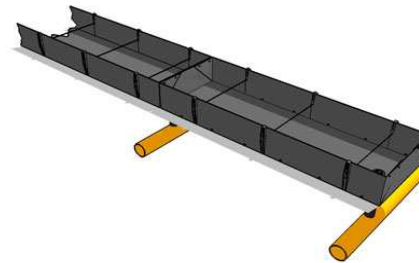

Vegetables

Type of growing system

Drainage Gutter + Spacer
For 1 grow bag system

Trough with Drainage holes + Envelope + Spacer

Grow Bags

Open Container

Recommended measurements:
6.5 - 22 - 6.5

Recommended Measurements
20 - 30 - 20 + 6.5 - 40- 6.5 + Spacer 300
20 - 40 - 20 + 6.5 - 50- 6.5 + Spacer 400

Drainage Gutter + Spacer
For 2 grow bag system

Trough with Drainage Holes

Trough without Drainage holes

Trough with Drainage holes + Envelope

Recommended measurements:
6.5 - 50 - 6.5

Recommended measurements
20 - 30 - 20
20 - 40 - 20

Recommended measurements
20 - 30 - 20
20 - 40 - 20

Recommended Measurements
20 - 30 - 20 + 6.5 - 40- 6.5
20 - 40 - 20 + 6.5 - 50- 6.5