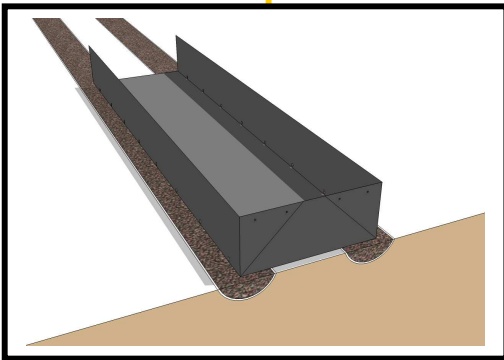

# Cut Flowers

Trough with  
Drainage Holes

Trough without Drainage  
holes

Recommended  
Drainage systems

Recommended measurements:  
From 20 cm to 120 cm wide  
(Sizes mostly used: 60, 80 & 100 cm width)  
From 17 - 20 cm height