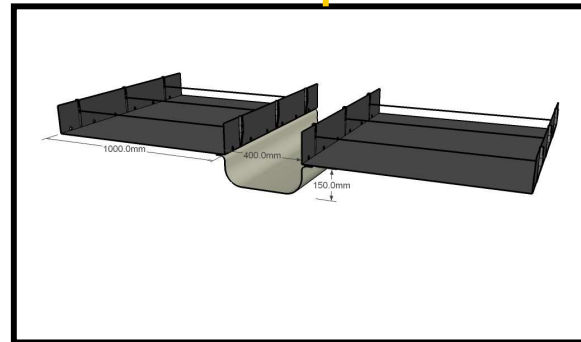

# Cut Flowers

Trough with  
Drainage Holes

Trough without Drainage  
holes

Recommended  
Drainage systems

Recommended measurements:  
From 20 cm to 120 cm wide  
(Sizes mostly used: 60, 80 & 100 cm width)  
From 17 - 20 cm height