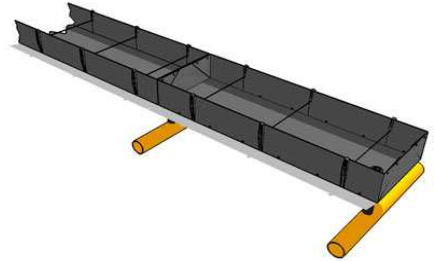

# Cut Flowers

Trough with  
Drainage Holes

Trough without Drainage  
holes

Recommended  
Drainage systems

Recommended measurements:  
From 20 cm to 120 cm wide  
(Sizes mostly used: 60, 80 & 100 cm width)  
From 17 - 20 cm height