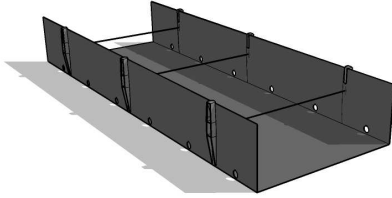

# Cut Flowers

Trough with  
Drainage Holes

Trough without Drainage  
holes

Recommended  
Drainage systems

Recommended measurements:  
From 20 cm to 120 cm wide  
(Sizes mostly used: 60, 80 & 100 cm width)  
From 17 - 20 cm height