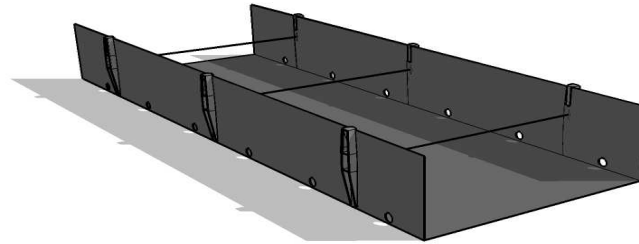

## TROUGH WITH DRAINAGE HOLES

Recommended size:  
From 80-120 cm wide  
20 cm height