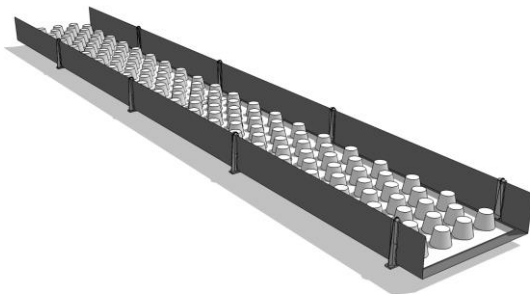

MAPAL SPACERS

Mapal has a wide range of spacers for different Horticulture Growers.

MAPAL SPACERS FOR GROW BAGS DRAINAGE GUTTERS

The dimension of these spacers are usually 20 cm in width / 1.0 meter length.
Some of them are also 30, 40 or 60 cm in width.

MAPAL SPACER 25 mm high

MAPAL SPACER 60 mm high

MAPAL SPACERS FOR TROUGH GROWING SYSTEMS

These spacers are 20, 30, 40 or 60 cm in width.
They are also available in any other width combination sizes.
They all come in 1 meter length units / 25 mm high.

MAPAL SPACERS FOR DRAINAGE GUTTERS GROWN IN POTS OR P.E. BAGS

These spacers are in sizes that fit the pots and P.E bags.
Available in 20x20 cm or 30x30 cm, they can either be placed inside the drainage gutters, under the pots or on ground covers without drainage gutters.