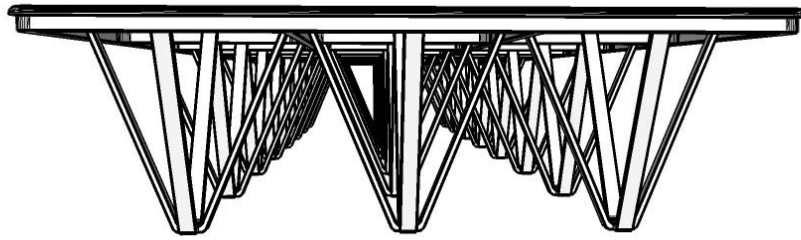

MAPAL SPACERS

Mapal has a wide range of spacers for different Horticulture Growers.

MAPAL SPACERS FOR GROW BAGS DRAINAGE GUTTERS

The dimension of these spacers are usually 20 cm in width / 1.0 meter length.
Some of them are also 30, 40 or 60 cm in width.

MAPAL SPACER 25 mm high

MAPAL SPACER 60 mm high

MAPAL SPACERS FOR TROUGH GROWING SYSTEMS

These spacers are 20, 30, 40 or 60 cm in width.
They are also available in any other width combination sizes.
They all come in 1 meter length units / 25 mm high.

MAPAL SPACERS FOR DRAINAGE GUTTERS GROWN IN POTS OR P.E. BAGS

These spacers are in sizes that fit the pots and P.E bags.
Available in 20x20 cm or 30x30 cm, they can either be placed inside the drainage gutters, under the pots or on ground covers without drainage gutters.