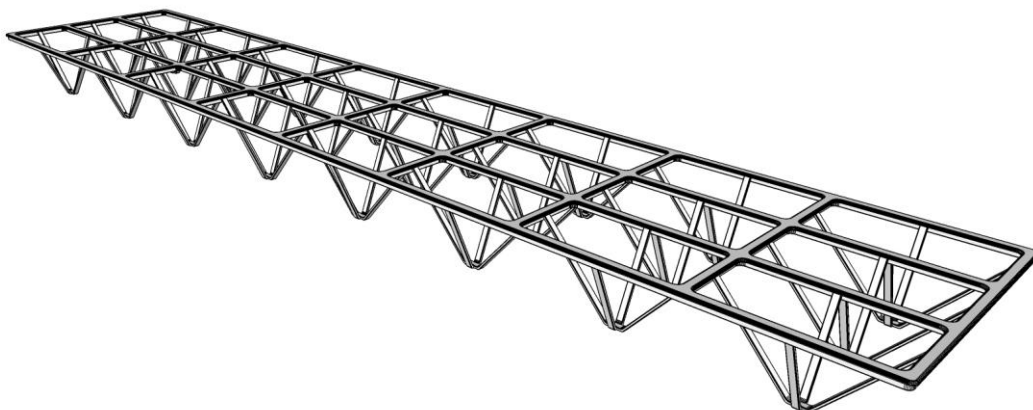

MAPAL SPACERS

Mapal has a wide range of spacers for different Horticulture Growers.

MAPAL SPACERS FOR GROW BAGS DRAINAGE GUTTERS

The dimension of these spacers are usually 20 cm in width / 1.0 meter length.
Some of them are also 30, 40 or 60 cm in width.

MAPAL SPACER 25 mm high

MAPAL SPACER 60 mm high

MAPAL SPACERS FOR TROUGH GROWING SYSTEMS

These spacers are 20, 30, 40 or 60 cm in width.
They are also available in any other width combination sizes.
They all come in 1 meter length units / 25 mm high.

MAPAL SPACERS FOR DRAINAGE GUTTERS GROWN IN POTS OR P.E. BAGS

These spacers are in sizes that fit the pots and P.E bags.
Available in 20x20 cm or 30x30 cm, they can either be placed inside the drainage gutters, under the pots or on ground covers without drainage gutters.