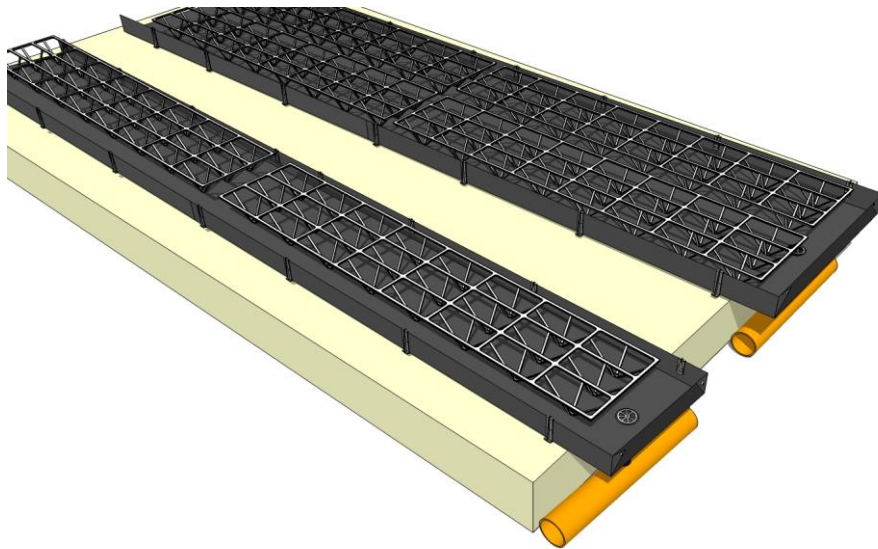

MAPAL SPACERS

Mapal has a wide range of spacers for different Horticulture Growers.

MAPAL SPACERS FOR GROW BAGS DRAINAGE GUTTERS

The dimension of these spacers are usually 20 cm in width / 1.0 meter length.
Some of them are also 30, 40 or 60 cm in width.

MAPAL SPACER 25 mm high

MAPAL SPACER 60 mm high

MAPAL SPACERS FOR TROUGH GROWING SYSTEMS

These spacers are 20, 30, 40 or 60 cm in width.
They are also available in any other width combination sizes.
They all come in 1 meter length units / 25 mm high.

MAPAL SPACERS FOR DRAINAGE GUTTERS GROWN IN POTS OR P.E. BAGS

These spacers are in sizes that fit the pots and P.E bags.
Available in 20x20 cm or 30x30 cm, they can either be placed inside the drainage gutters, under the pots or on ground covers without drainage gutters.