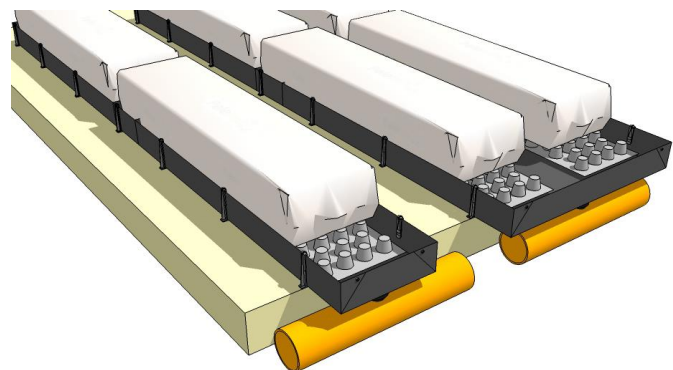

MAPAL SPACERS

Mapal has a wide range of spacers for different Horticulture Growers.

MAPAL SPACERS FOR GROW BAGS DRAINAGE GUTTERS

The dimension of these spacers are usually 20 cm in width / 1.0 meter length.
Some of them are also 30, 40 or 60 cm in width.

MAPAL SPACER 25 mm high

MAPAL SPACER 60 mm high

MAPAL SPACERS FOR TROUGH GROWING SYSTEMS

These spacers are 20, 30, 40 or 60 cm in width.
They are also available in any other width combination sizes.
They all come in 1 meter length units / 25 mm high.

MAPAL SPACERS FOR DRAINAGE GUTTERS GROWN IN POTS OR P.E. BAGS

These spacers are in sizes that fit the pots and P.E bags.
Available in 20x20 cm or 30x30 cm, they can either be placed inside the drainage gutters, under the pots or on ground covers without drainage gutters.