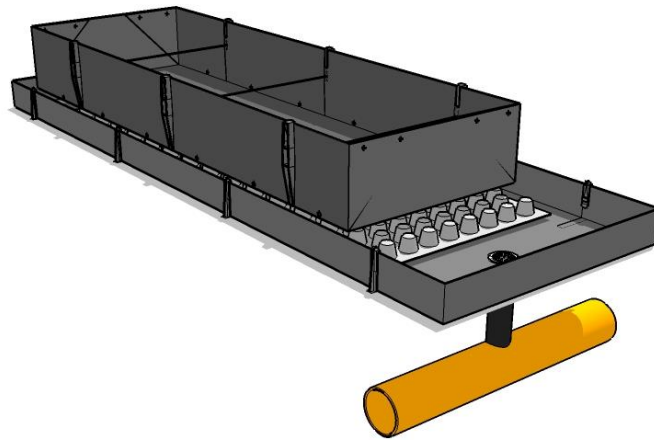

MAPAL SPACERS

Mapal has a wide range of spacers for different Horticulture Growers.

MAPAL SPACERS FOR GROW BAGS DRAINAGE GUTTERS

The dimension of these spacers are usually 20 cm in width / 1.0 meter length.
Some of them are also 30, 40 or 60 cm in width.

MAPAL SPACER 25 mm high

MAPAL SPACER 60 mm high

MAPAL SPACERS FOR TROUGH GROWING SYSTEMS

These spacers are 20, 30, 40 or 60 cm in width.
They are also available in any other width combination sizes.
They all come in 1 meter length units / 25 mm high.

MAPAL SPACERS FOR DRAINAGE GUTTERS GROWN IN POTS OR P.E. BAGS

These spacers are in sizes that fit the pots and P.E bags.
Available in 20x20 cm or 30x30 cm, they can either be placed inside the drainage gutters, under the pots or on ground covers without drainage gutters.