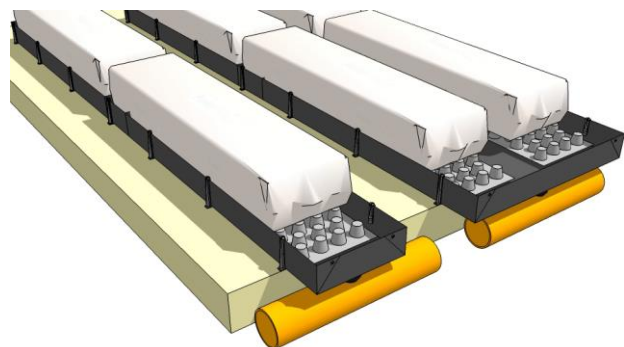

Mapal Spacers

Mapal range of spacers for the Vegetables Growers

Mapal Spacers for the Grow Bags Drainage Gutters

The dimension of these Spacers are usually 20 cm in width / 1.0 meter length.
Some of them are also 30 / 40 / or 60 cm in width.

Mapal spacer 25 mm height

Mapal Spacer 60 mm height

Mapal Spacers for the troughs growing system:

These spacers are 20 / 30 / 40 / or 60 cm in width.
They are also available in any other width combination sizes.
They all come in 1 meter length units / 25 mm height.