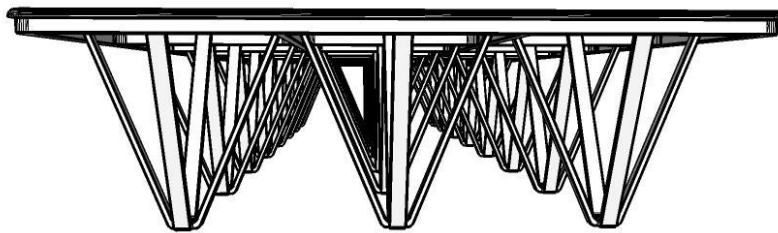

Mapal Spacers

Mapal range of spacers for the Vegetables Growers

Mapal Spacers for the Grow Bags Drainage Gutters

The dimension of these Spacers are usually 20 cm in width / 1.0 meter length.
Some of them are also 30 / 40 / or 60 cm in width.

Mapal spacer 25 mm height

Mapal Spacer 60 mm height

Mapal Spacers for the troughs growing system:

These spacers are 20 / 30 / 40 / or 60 cm in width.
They are also available in any other width combination sizes.
They all come in 1 meter length units / 25 mm height.