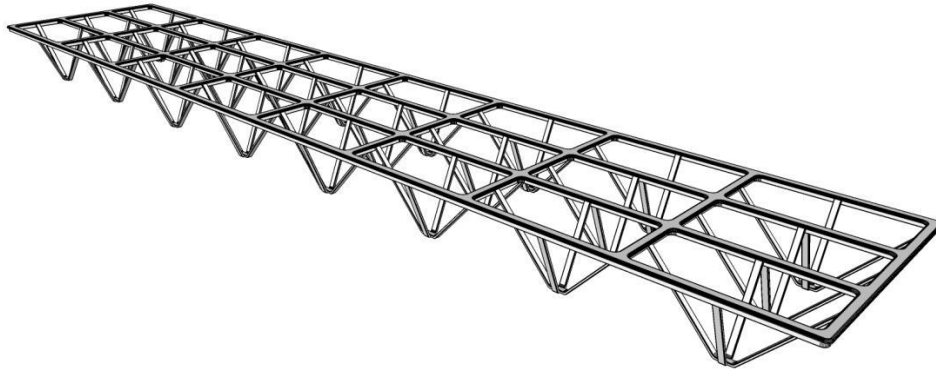

Mapal Spacers

Mapal range of spacers for the Vegetables Growers

Mapal Spacers for the Grow Bags Drainage Gutters

The dimension of these Spacers are usually 20 cm in width / 1.0 meter length.
Some of them are also 30 / 40 / or 60 cm in width.

Mapal spacer 25 mm height

Mapal Spacer 60 mm height

Mapal Spacers for the troughs growing system:

These spacers are 20 / 30 / 40 / or 60 cm in width.
They are also available in any other width combination sizes.
They all come in 1 meter length units / 25 mm height.