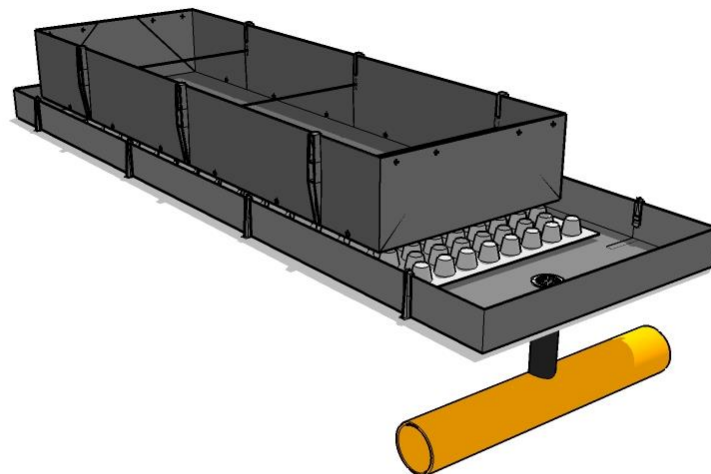

Mapal Spacers

Mapal range of spacers for the Vegetables Growers

Mapal Spacers for the Grow Bags Drainage Gutters

The dimension of these Spacers are usually 20 cm in width / 1.0 meter length.
Some of them are also 30 / 40 / or 60 cm in width.

Mapal spacer 25 mm height

Mapal Spacer 60 mm height

Mapal Spacers for the troughs growing system:

These spacers are 20 / 30 / 40 / or 60 cm in width.
They are also available in any other width combination sizes.
They all come in 1 meter length units / 25 mm height.