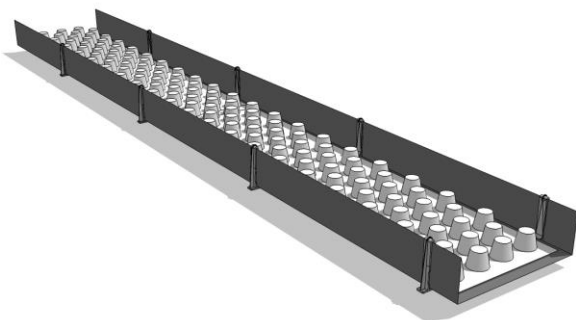

Mapal Spacers

Mapal range of spacers for the Vegetables Growers

Mapal Spacers for the Grow Bags Drainage Gutters

The dimension of these Spacers are usually 20 cm in width / 1.0 meter length.
Some of them are also 30 / 40 / or 60 cm in width.

Mapal spacer 25 mm height

Mapal Spacer 60 mm height

Mapal Spacers for the troughs growing system:

These spacers are 20 / 30 / 40 / or 60 cm in width.
They are also available in any other width combination sizes.
They all come in 1 meter length units / 25 mm height.