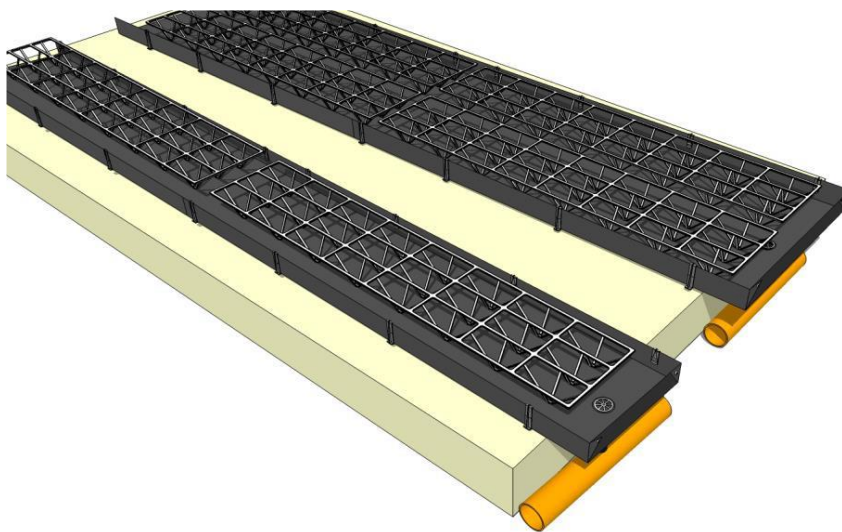

Mapal Spacers

Mapal range of spacers for the Vegetables Growers

Mapal Spacers for the Grow Bags Drainage Gutters

The dimension of these Spacers are usually 20 cm in width / 1.0 meter length.
Some of them are also 30 / 40 / or 60 cm in width.

Mapal spacer 25 mm height

Mapal Spacer 60 mm height

Mapal Spacers for the troughs growing system:

These spacers are 20 / 30 / 40 / or 60 cm in width.
They are also available in any other width combination sizes.
They all come in 1 meter length units / 25 mm height.