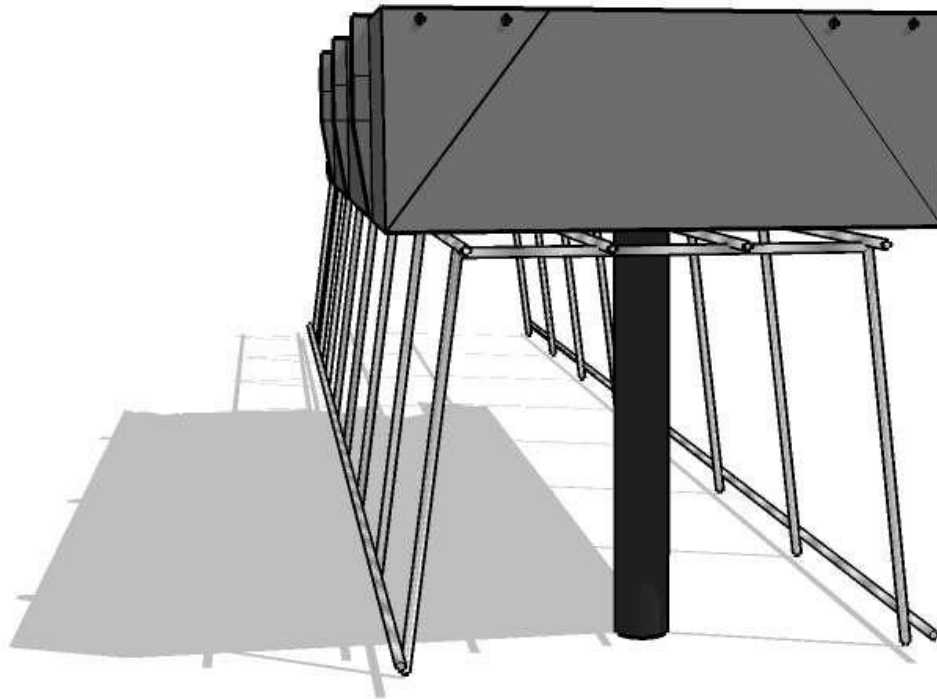

MAPAL TECHNOLOGY & PRODUCTS

MAPAL TROUGH ON A METAL ELEVATION