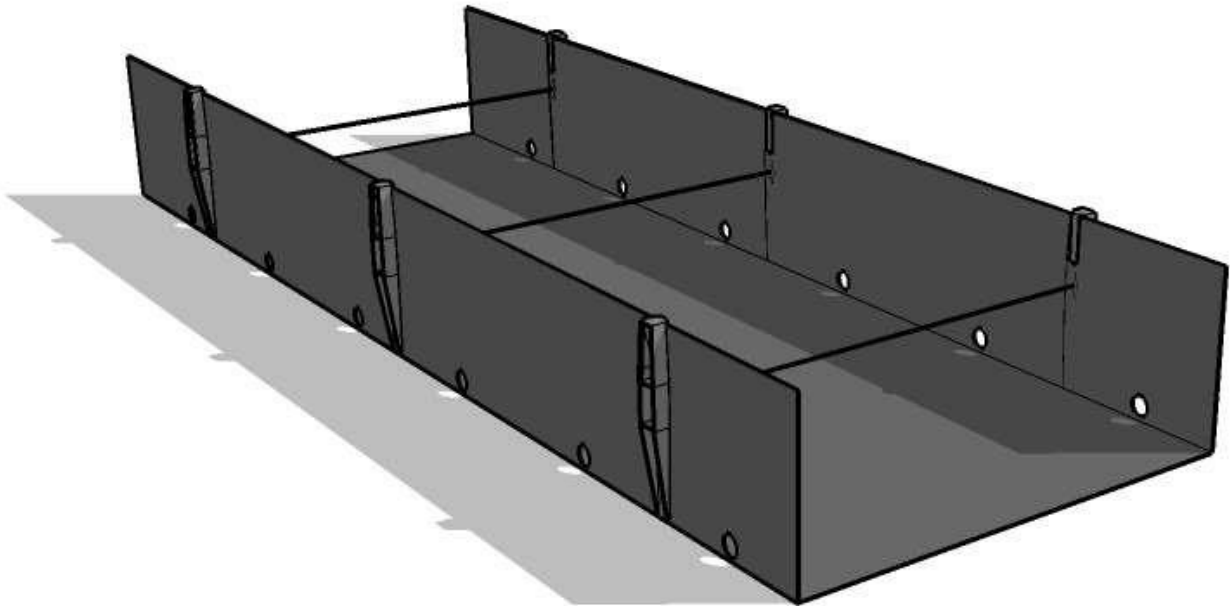

MAPAL TECHNOLOGY & PRODUCTS

OTHER CUT FLOWERS