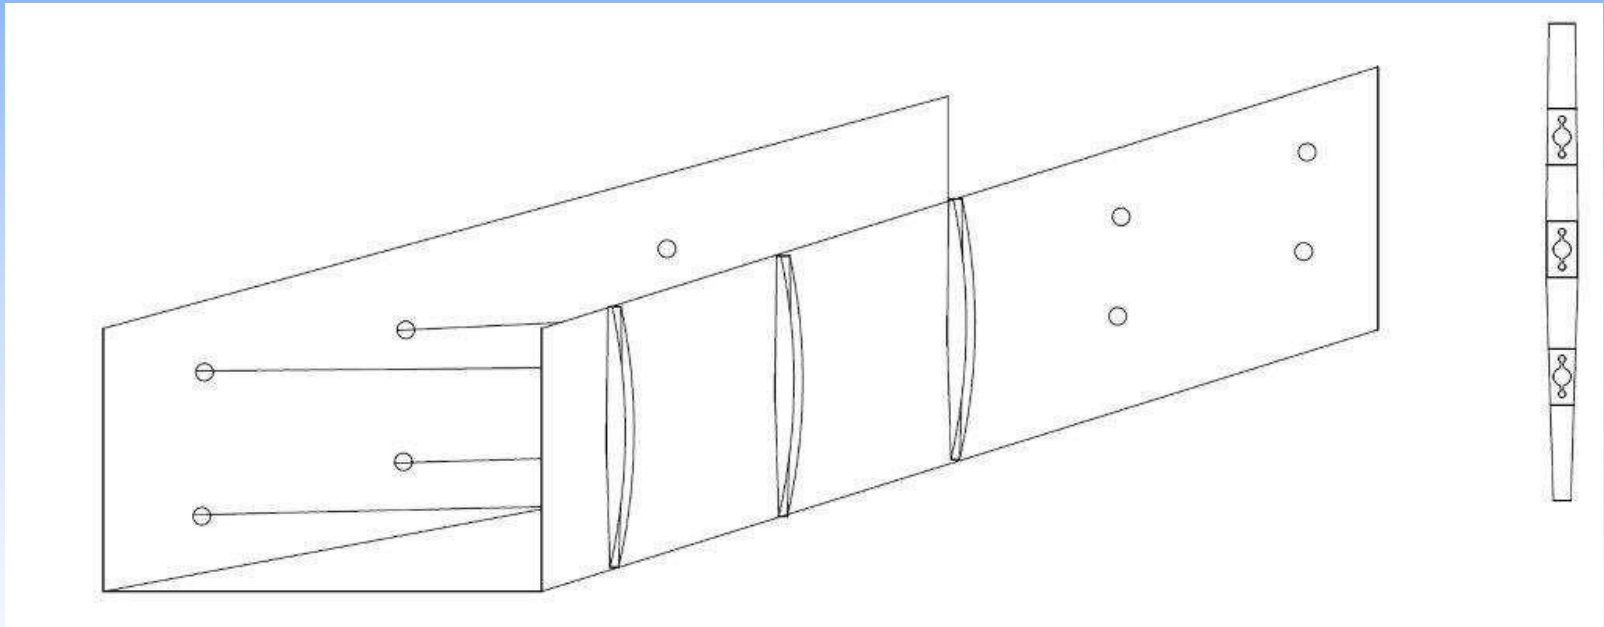

The Roses troughs growers use are mainly in dimensions that are

20-40-20

25-40-25

30-30-30

30-40-30

30-60-30

MAPAL TECHNOLOGY & PRODUCTS - ROSES

MAPAL'S TROUGH SYSTEM WITHOUT DRAINAGE HOLES

RECOMMENDED FOR GROWING ROSES
OPTIMUM SIZE: WIDTH 30-40-60 CM, HEIGHT 20-30 CM,

MAPAL TECHNOLOGY & PRODUCTS - ROSES

MAPAL'S HIGHER TROUGH SYSTEM WITHOUT DRAINAGE HOLES
ARE USUALLY 30 CM HEIGHT. THEY INCLUDE 2 LACES & 30 CM PEGS

RECOMMENDED FOR GROWING ROSES
OPTIMUM SIZE: WIDTH 30-40-60 CM, HEIGHT 30 CM

MAPAL TECHNOLOGY & PRODUCTS

The Roots System in the Trough

Roots are not confined. They are able to build themselves along the trough, few meter to every direction