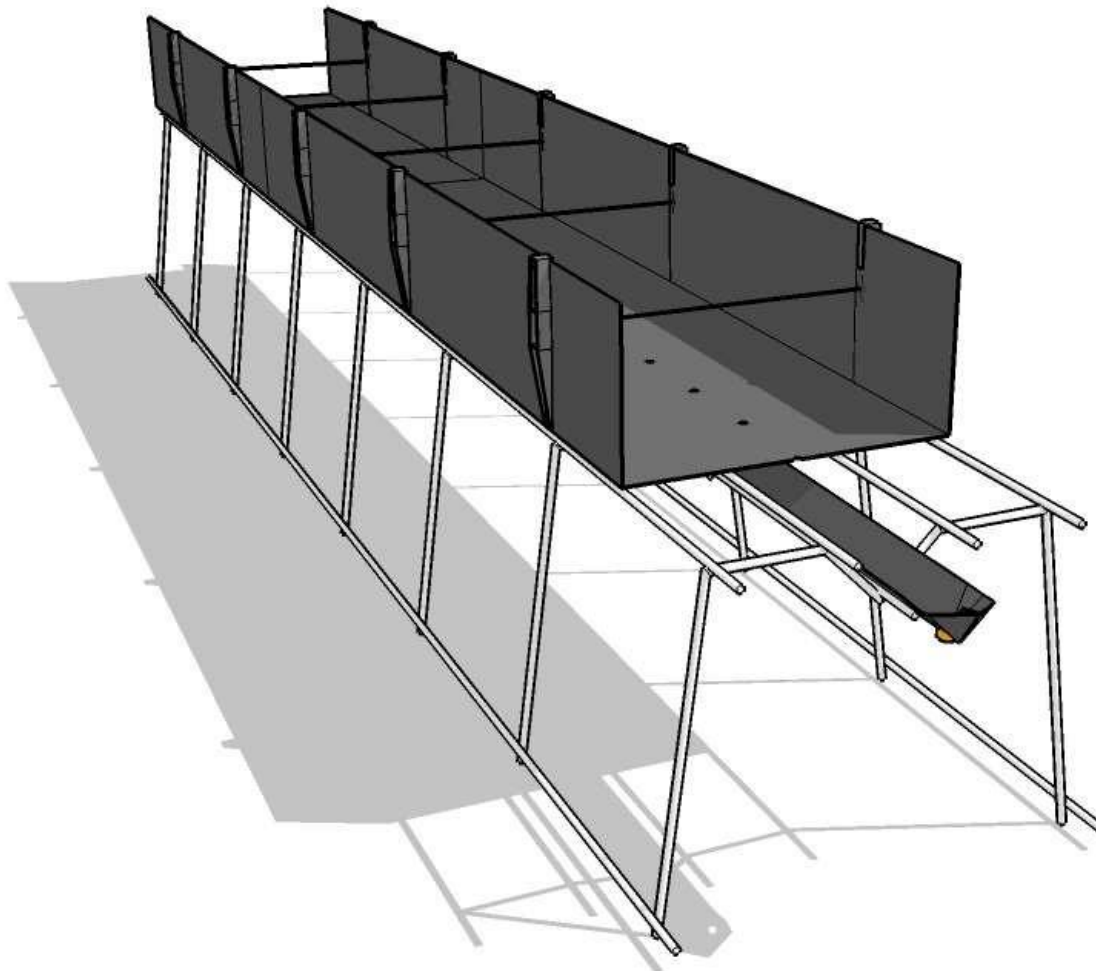

MAPAL TECHNOLOGY & PRODUCTS

MAPAL'S TROUGH ON A METAL ELEVATION + V DRAIN GUTTER