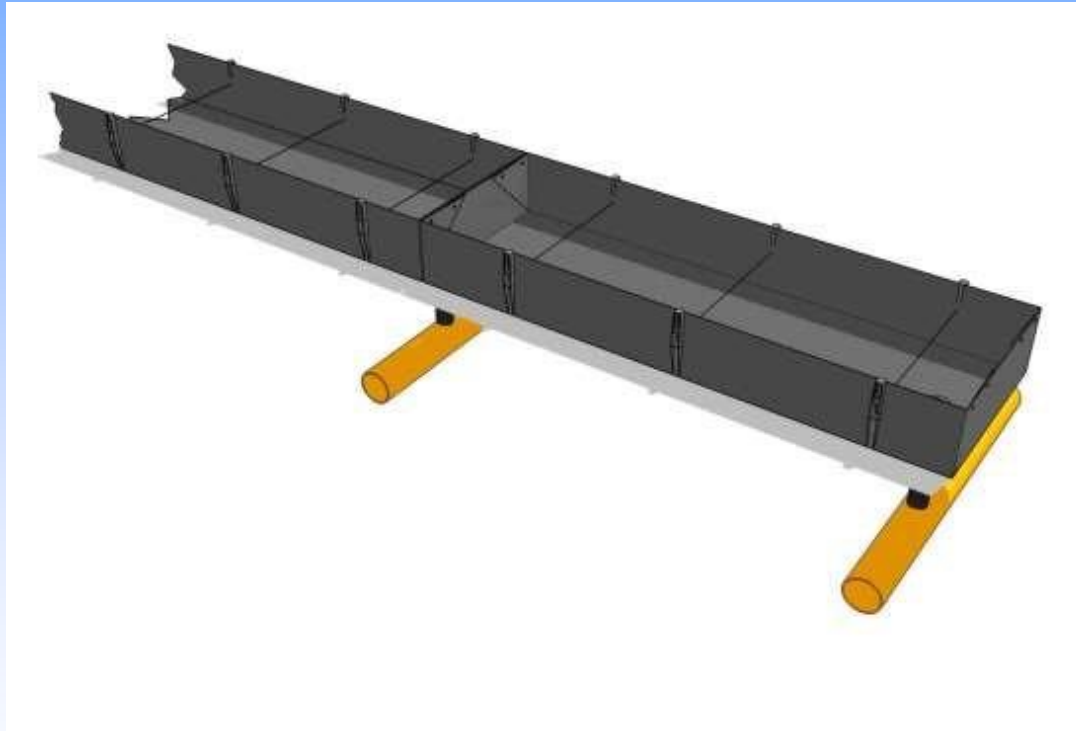

The Roses troughs growers use are mainly in dimensions that are

20-40-20

25-40-25

30-30-30

30-40-30

30-60-30

MAPAL TECHNOLOGY & PRODUCTS - ROSES

MAPAL'S TROUGH SYSTEM WITHOUT DRAINAGE HOLES

RECOMMENDED FOR GROWING ROSES
OPTIMUM SIZE: WIDTH 30-40-60 CM, HEIGHT 20-30 CM,

MAPAL TECHNOLOGY & PRODUCTS - ROSES

MAPAL'S HIGHER TROUGH SYSTEM WITHOUT DRAINAGE HOLES
ARE USUALLY 30 CM HEIGHT. THEY INCLUDE 2 LACES & 30 CM PEGS

RECOMMENDED FOR GROWING ROSES
OPTIMUM SIZE: WIDTH 30-40-60 CM, HEIGHT 30 CM

MAPAL TECHNOLOGY & PRODUCTS

The Roots System in the Trough

Roots are not confined. They are able to build themselves along the trough, few meter to every direction

The Drip Line system in Mapal Troughs

**Growers are using regular drip lines in Mapal trough system.
Therefore, along the trough, there are a lot of drip points.
Water and Nutrients are running along the Troughs
fully available to the plant roots**