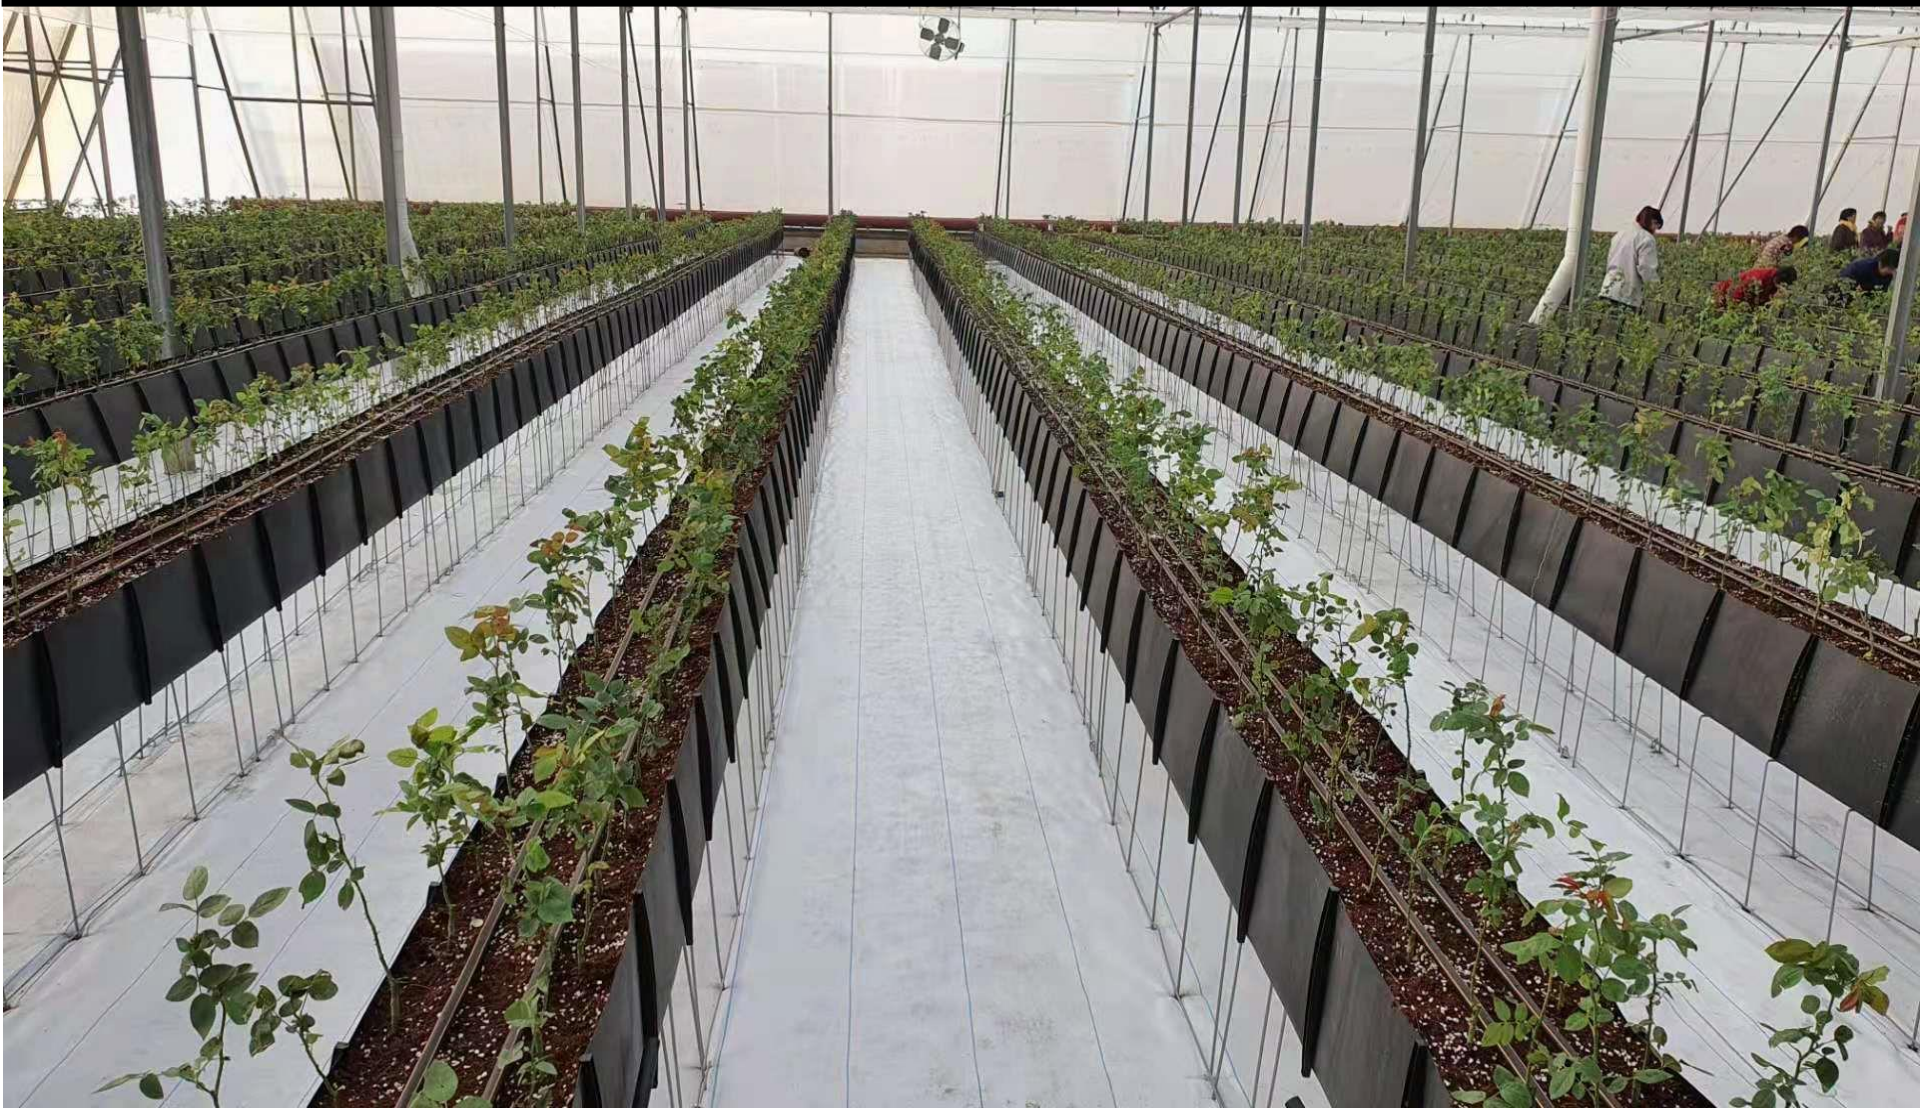

MAPAL GROWING SYSTEMS – ROSES & OTHER CUT FLOWER

MAPAL TECHNOLOGY & PRODUCTS - ROSES

Mapal trough system has been in use in the Roses Industry

for many years. Troughs used for Roses are troughs without drainage holes. The drainage & nutrients are collected from Mapal troughs in the end of every row to be recycled or reused.

The Roses troughs growers use are mainly in dimensions that are

20-40-20

25-40-25

30-30-30

30-40-30

30-60-30

MAPAL TECHNOLOGY & PRODUCTS - ROSES

MAPAL'S TROUGH SYSTEM WITHOUT DRAINAGE HOLES

RECOMMENDED FOR GROWING ROSES
OPTIMUM SIZE: WIDTH 30-40-60 CM, HEIGHT 20-30 CM,

MAPAL TECHNOLOGY & PRODUCTS - ROSES

MAPAL'S HIGHER TROUGH SYSTEM WITHOUT DRAINAGE HOLES
ARE USUALLY 30 CM HEIGHT. THEY INCLUDE 2 LACES & 30 CM PEGS

The Drip Line system in Mapal Troughs

**Growers are using regular drip lines in Mapal trough system.
Therefore, along the trough, there are a lot of drip points.
Water and Nutrients are running along the Troughs
fully available to the plant roots**