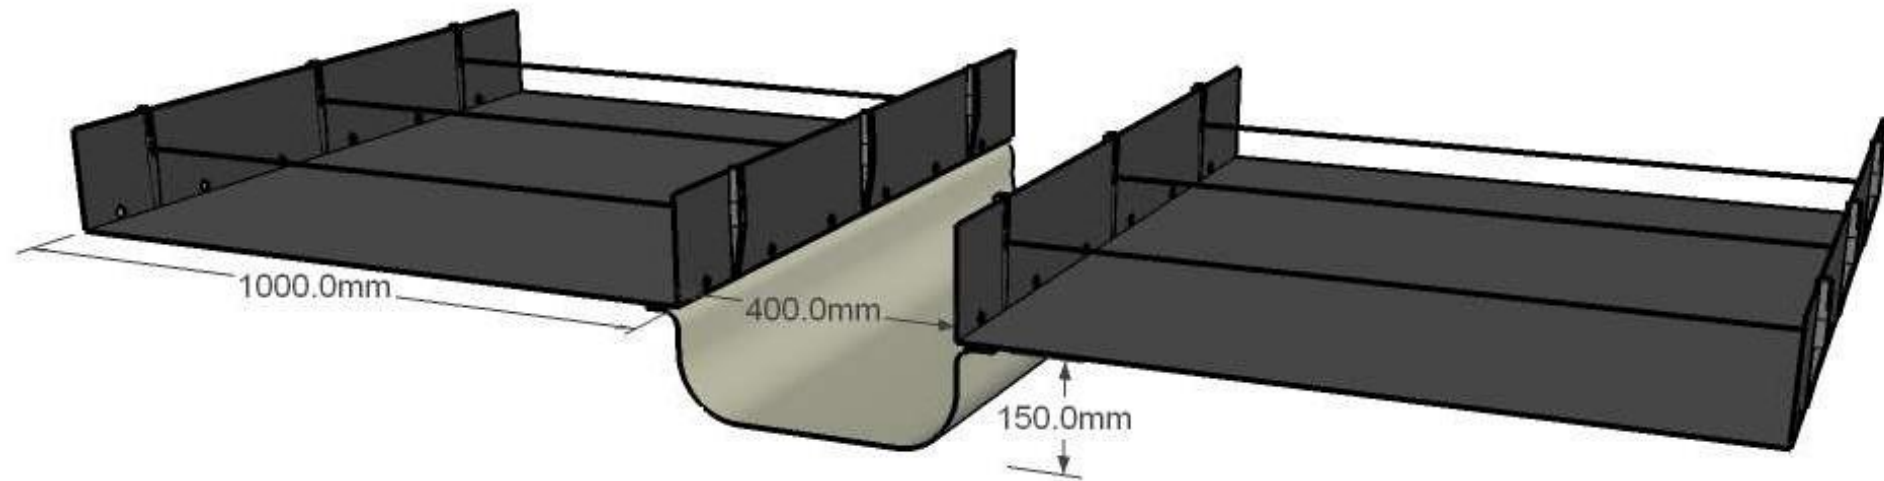

MAPAL TECHNOLOGY & PRODUCTS

OTHER CUT FLOWERS

MAPAL TECHNOLOGY & PRODUCTS – other Cut Flowers

**MAPAL'S TROUGH SYSTEM WITH DRAINAGE HOLES
IN BOTH SIDES**

RECOMMENDED FOR GROWING DIFFERENT CUT FLOWERS
OPTIMUM SIZE: WIDTH 80 - 1000 CM, HEIGHT 20 CM