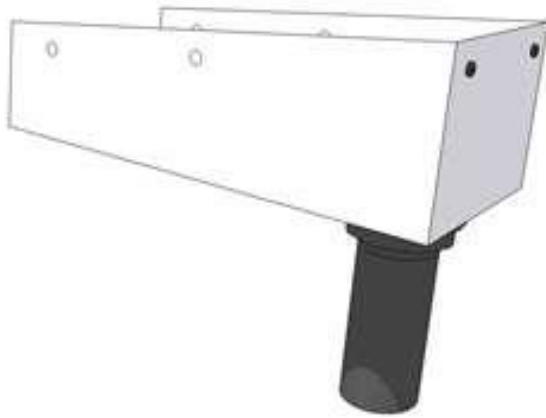

Mapal Strawberry Gutter System

The Drainage Collection Unit