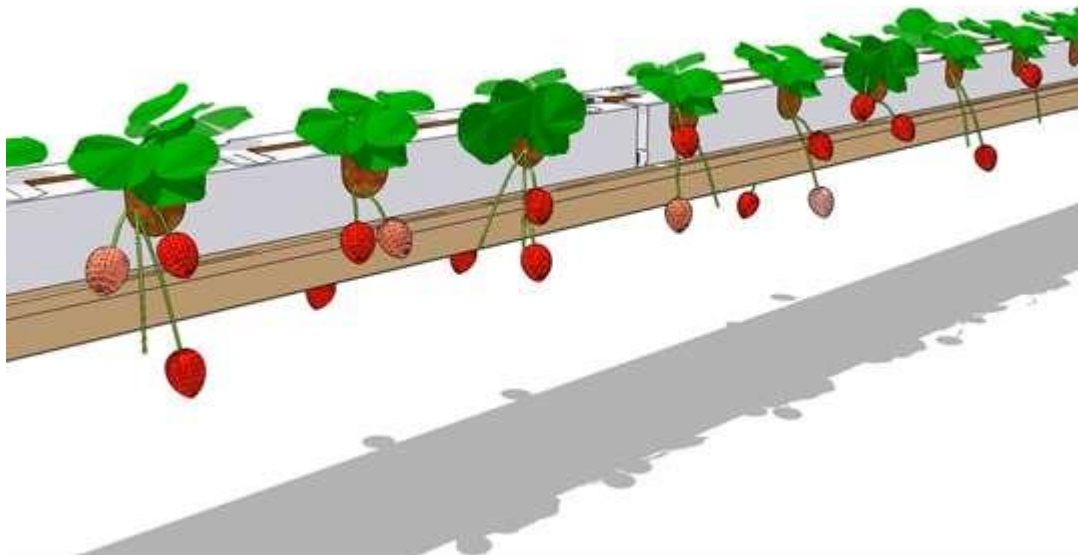

Mapal Strawberry Gutter System Coco Peat Assembly