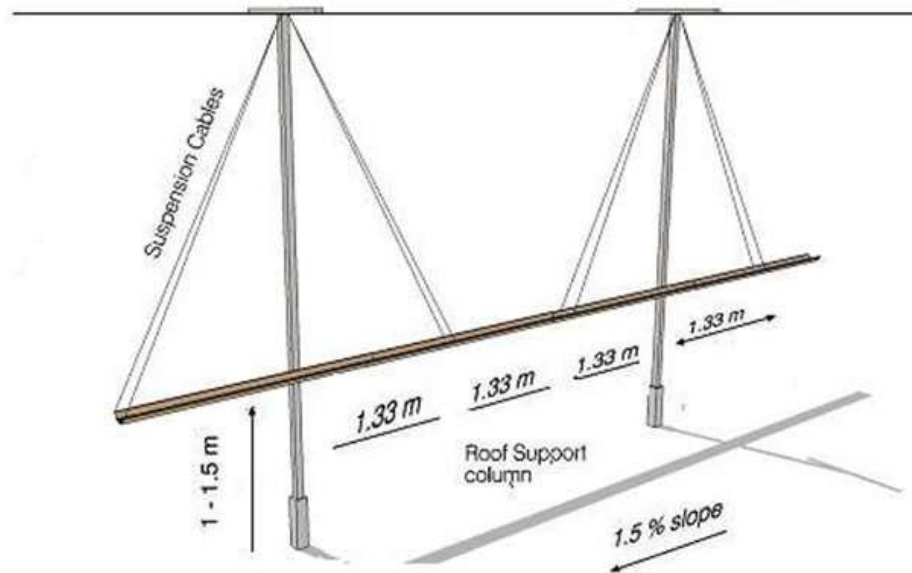

Mapal Strawberry Gutter System Greenhouse Assembly