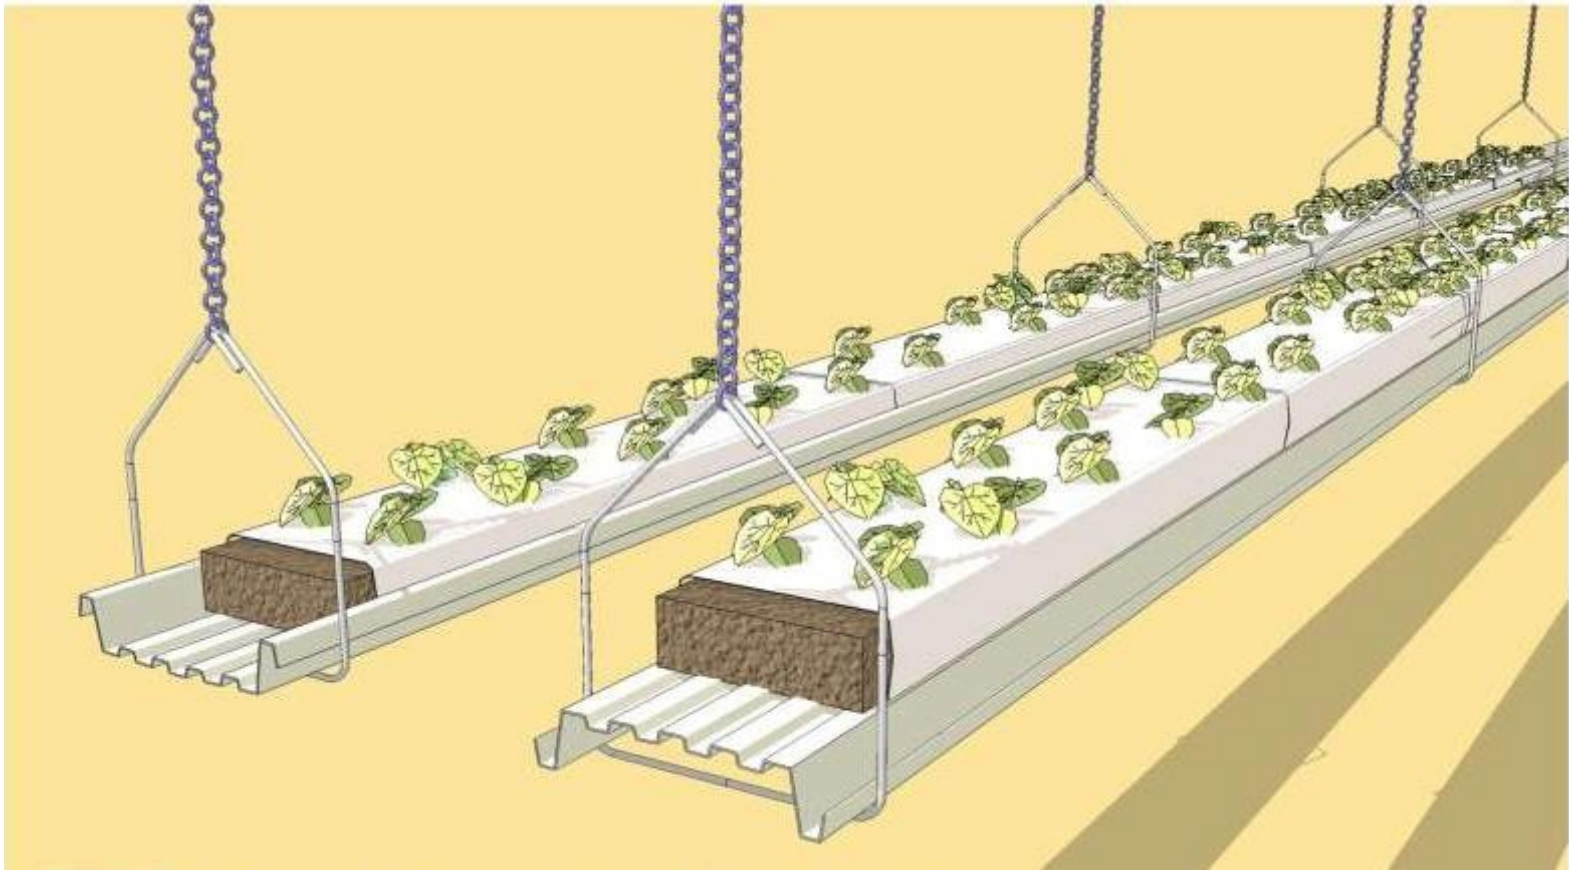

Mapal Strawberry Gutter System PVC 210 - Hanged